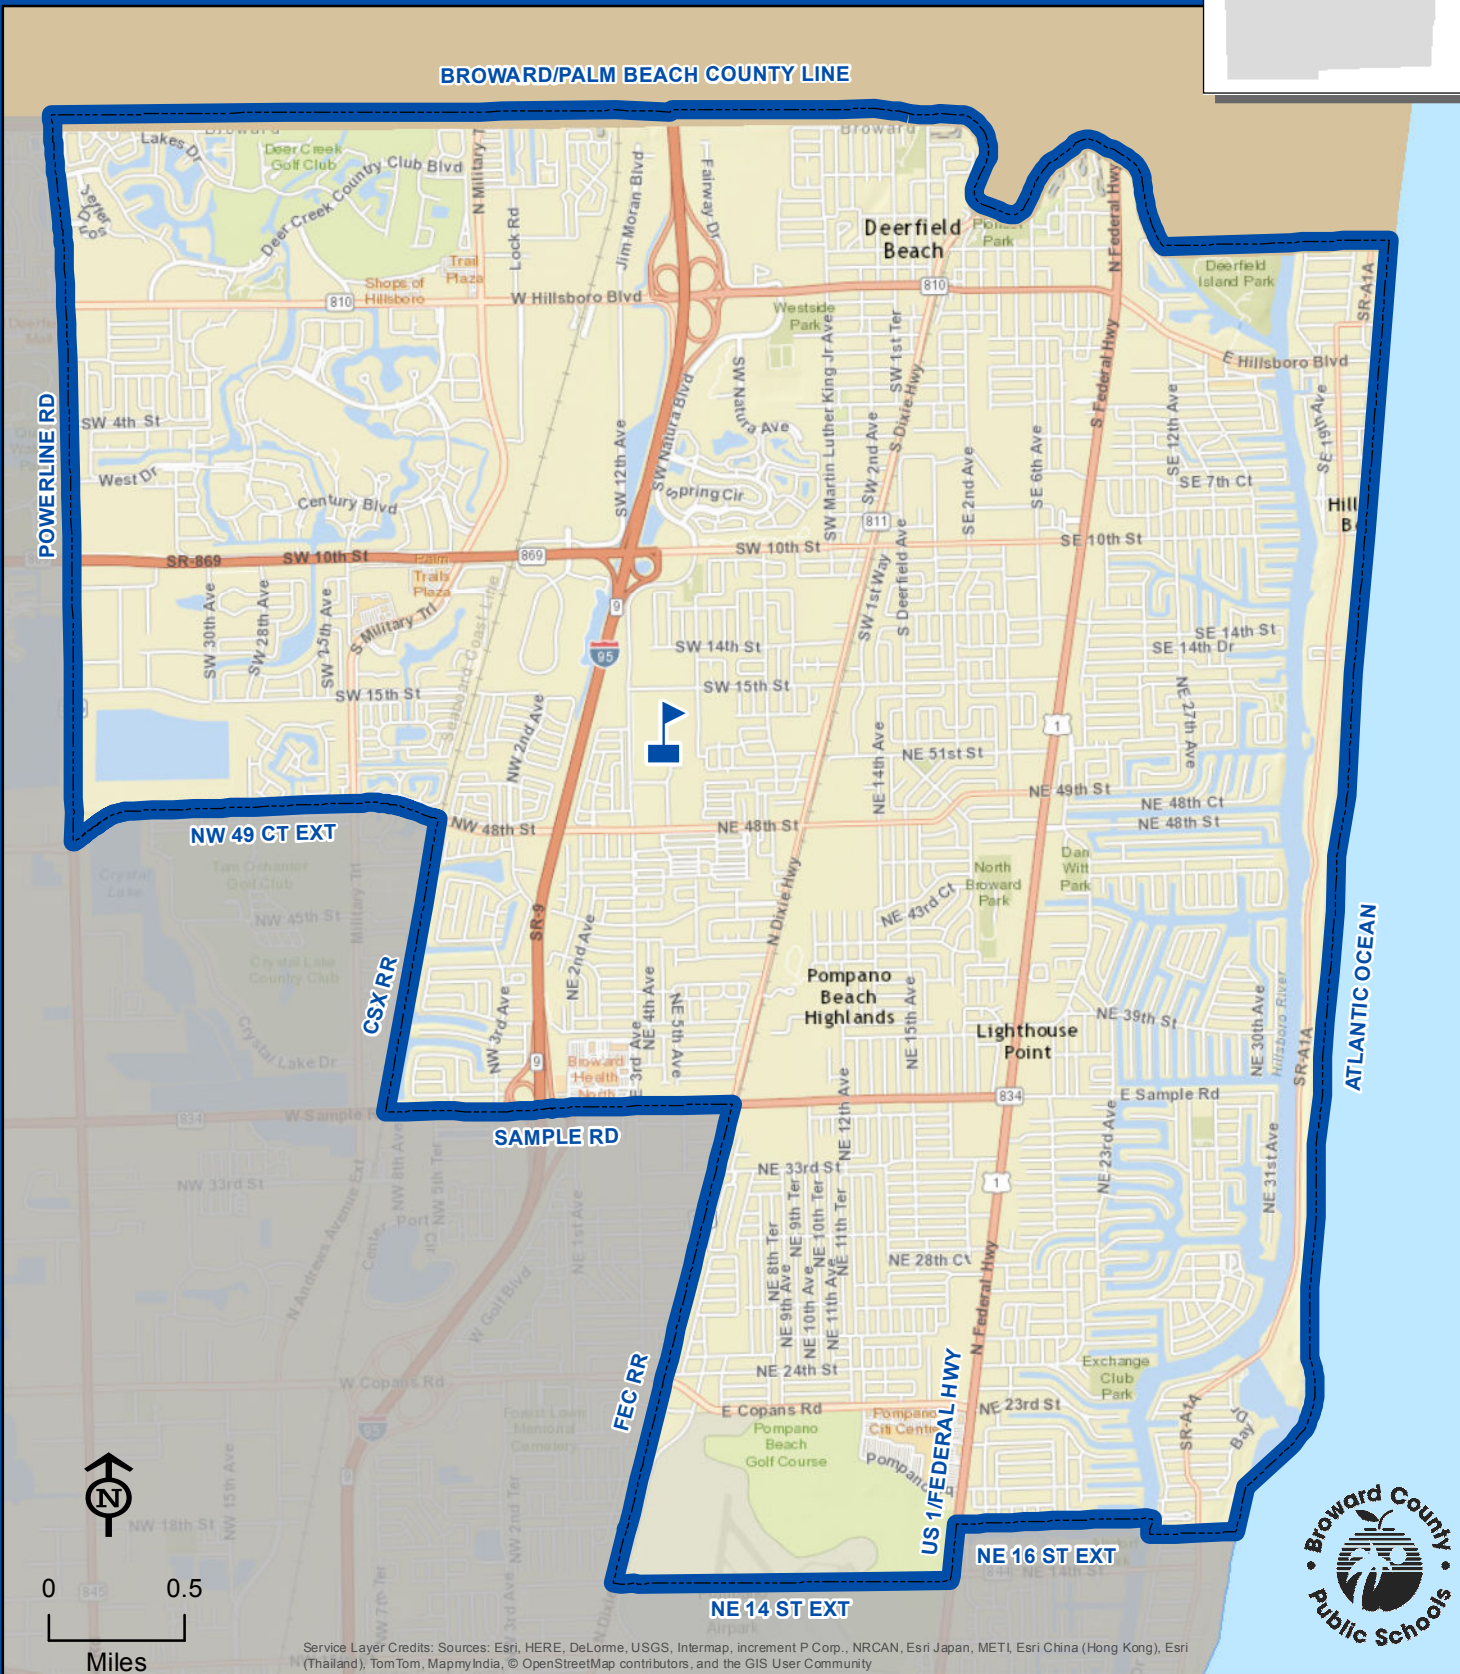

DEERFIELD BEACH HIGH SCHOOL

910 SW 15 STREET
DEERFIELD BEACH, FLORIDA 33441
754-322-0650

Innovative Program
Magnet School

BROWARD/PALM BEACH COUNTY LINE

THIS MAP IS FOR CONCEPTUAL PURPOSES ONLY AND SHOULD NOT BE USED FOR LEGAL BOUNDARY DETERMINATIONS